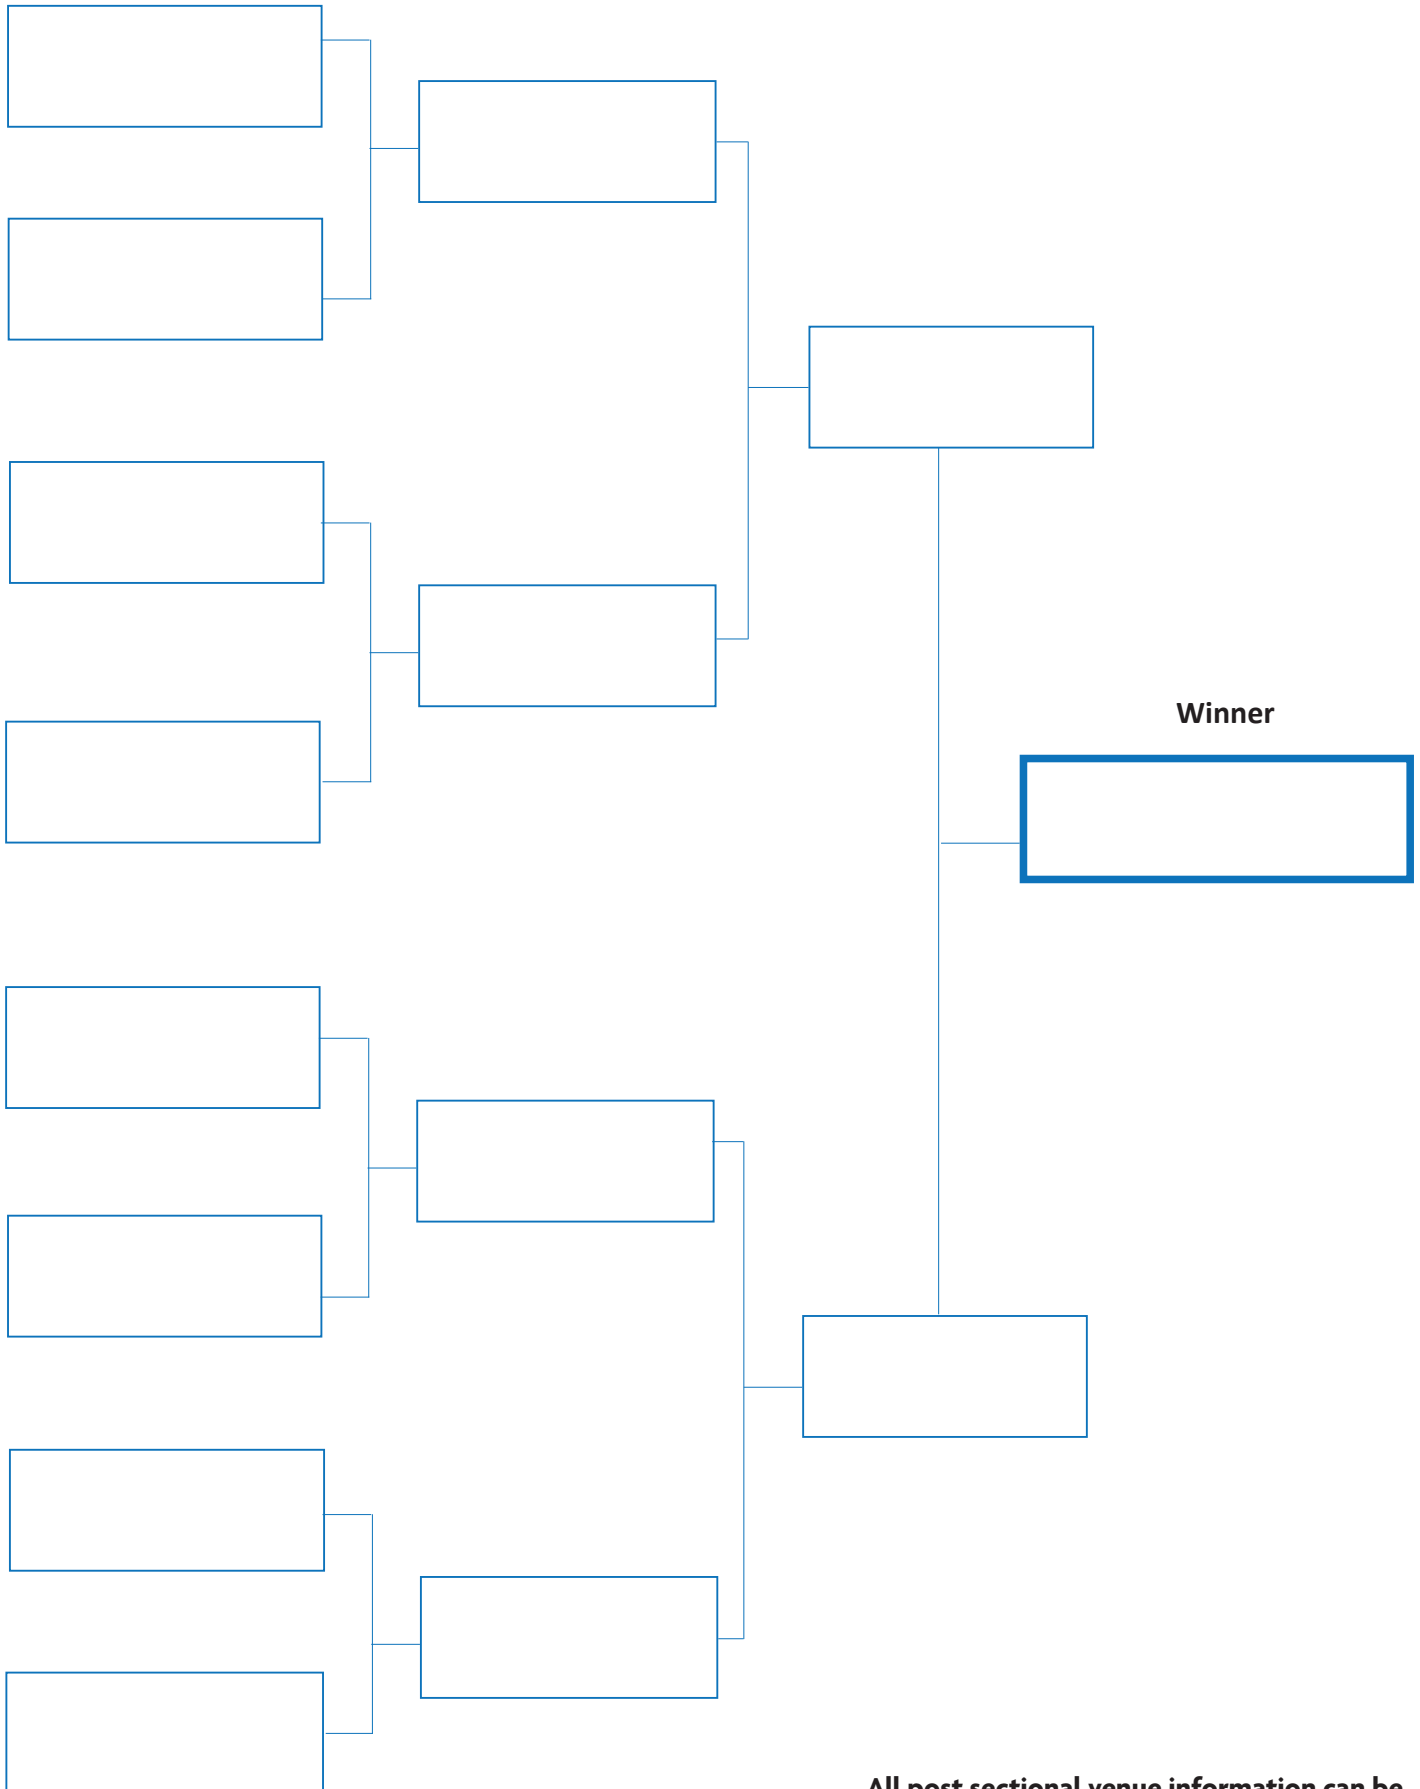

MEN'S POST SECTIONAL

Quarter Finals

2 May, 12:30PM

Semi-finals

3 May, 8:30AM

Final

3 May, 12:30PM

All post sectional venue information can be found on BowlsLink - [click here](#)