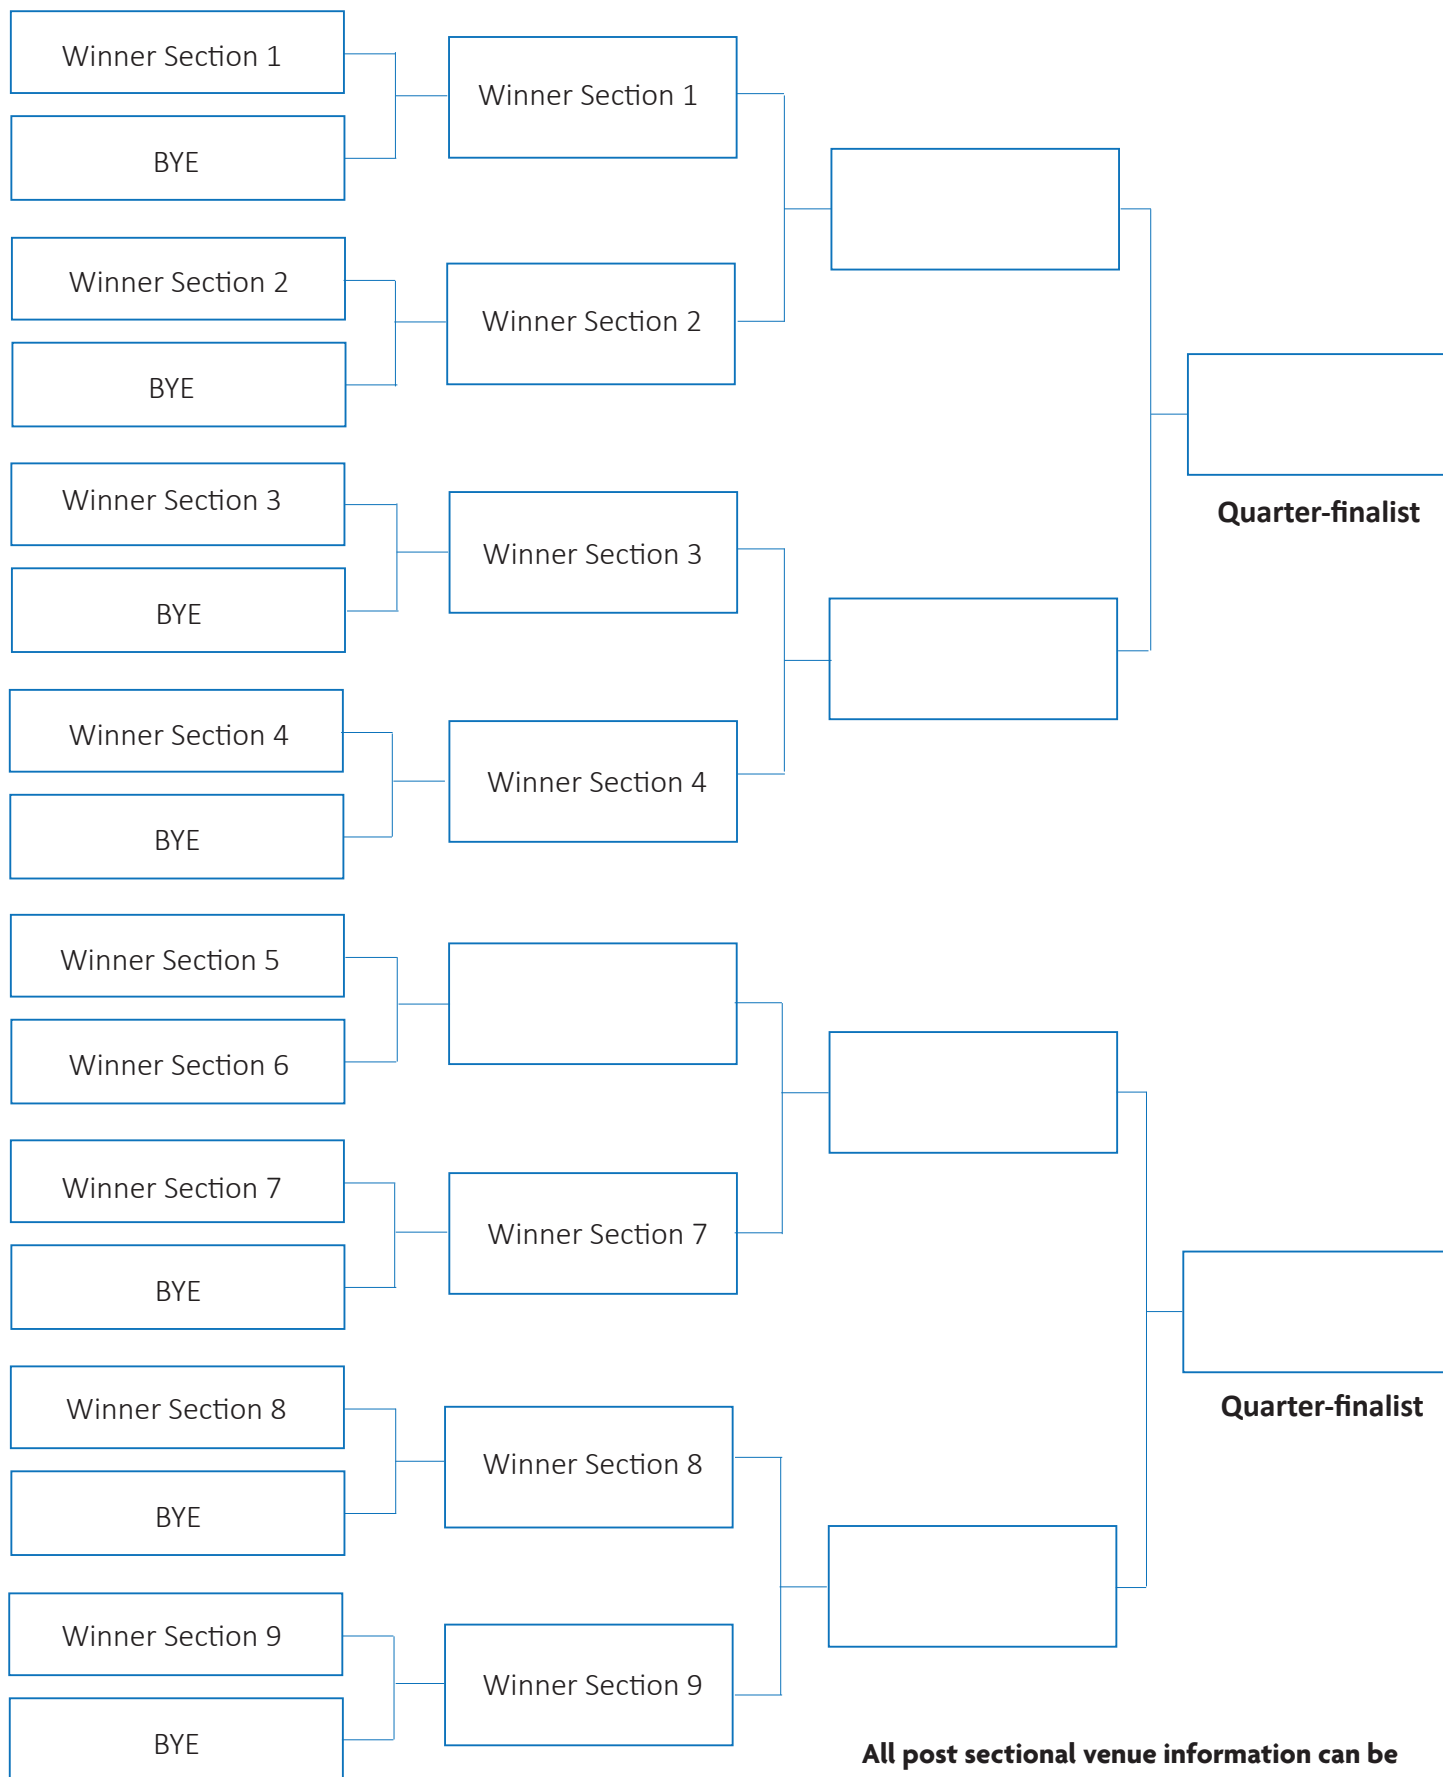

Round of 64

1 May, 8.30AM

Round of 32

1 May, 12:30PM

Round of 16

2 May, 8:30AM

All post sectional venue information can be found on BowlsLink - [click here](#)

MEN'S POST SECTIONAL 2ND QUARTER