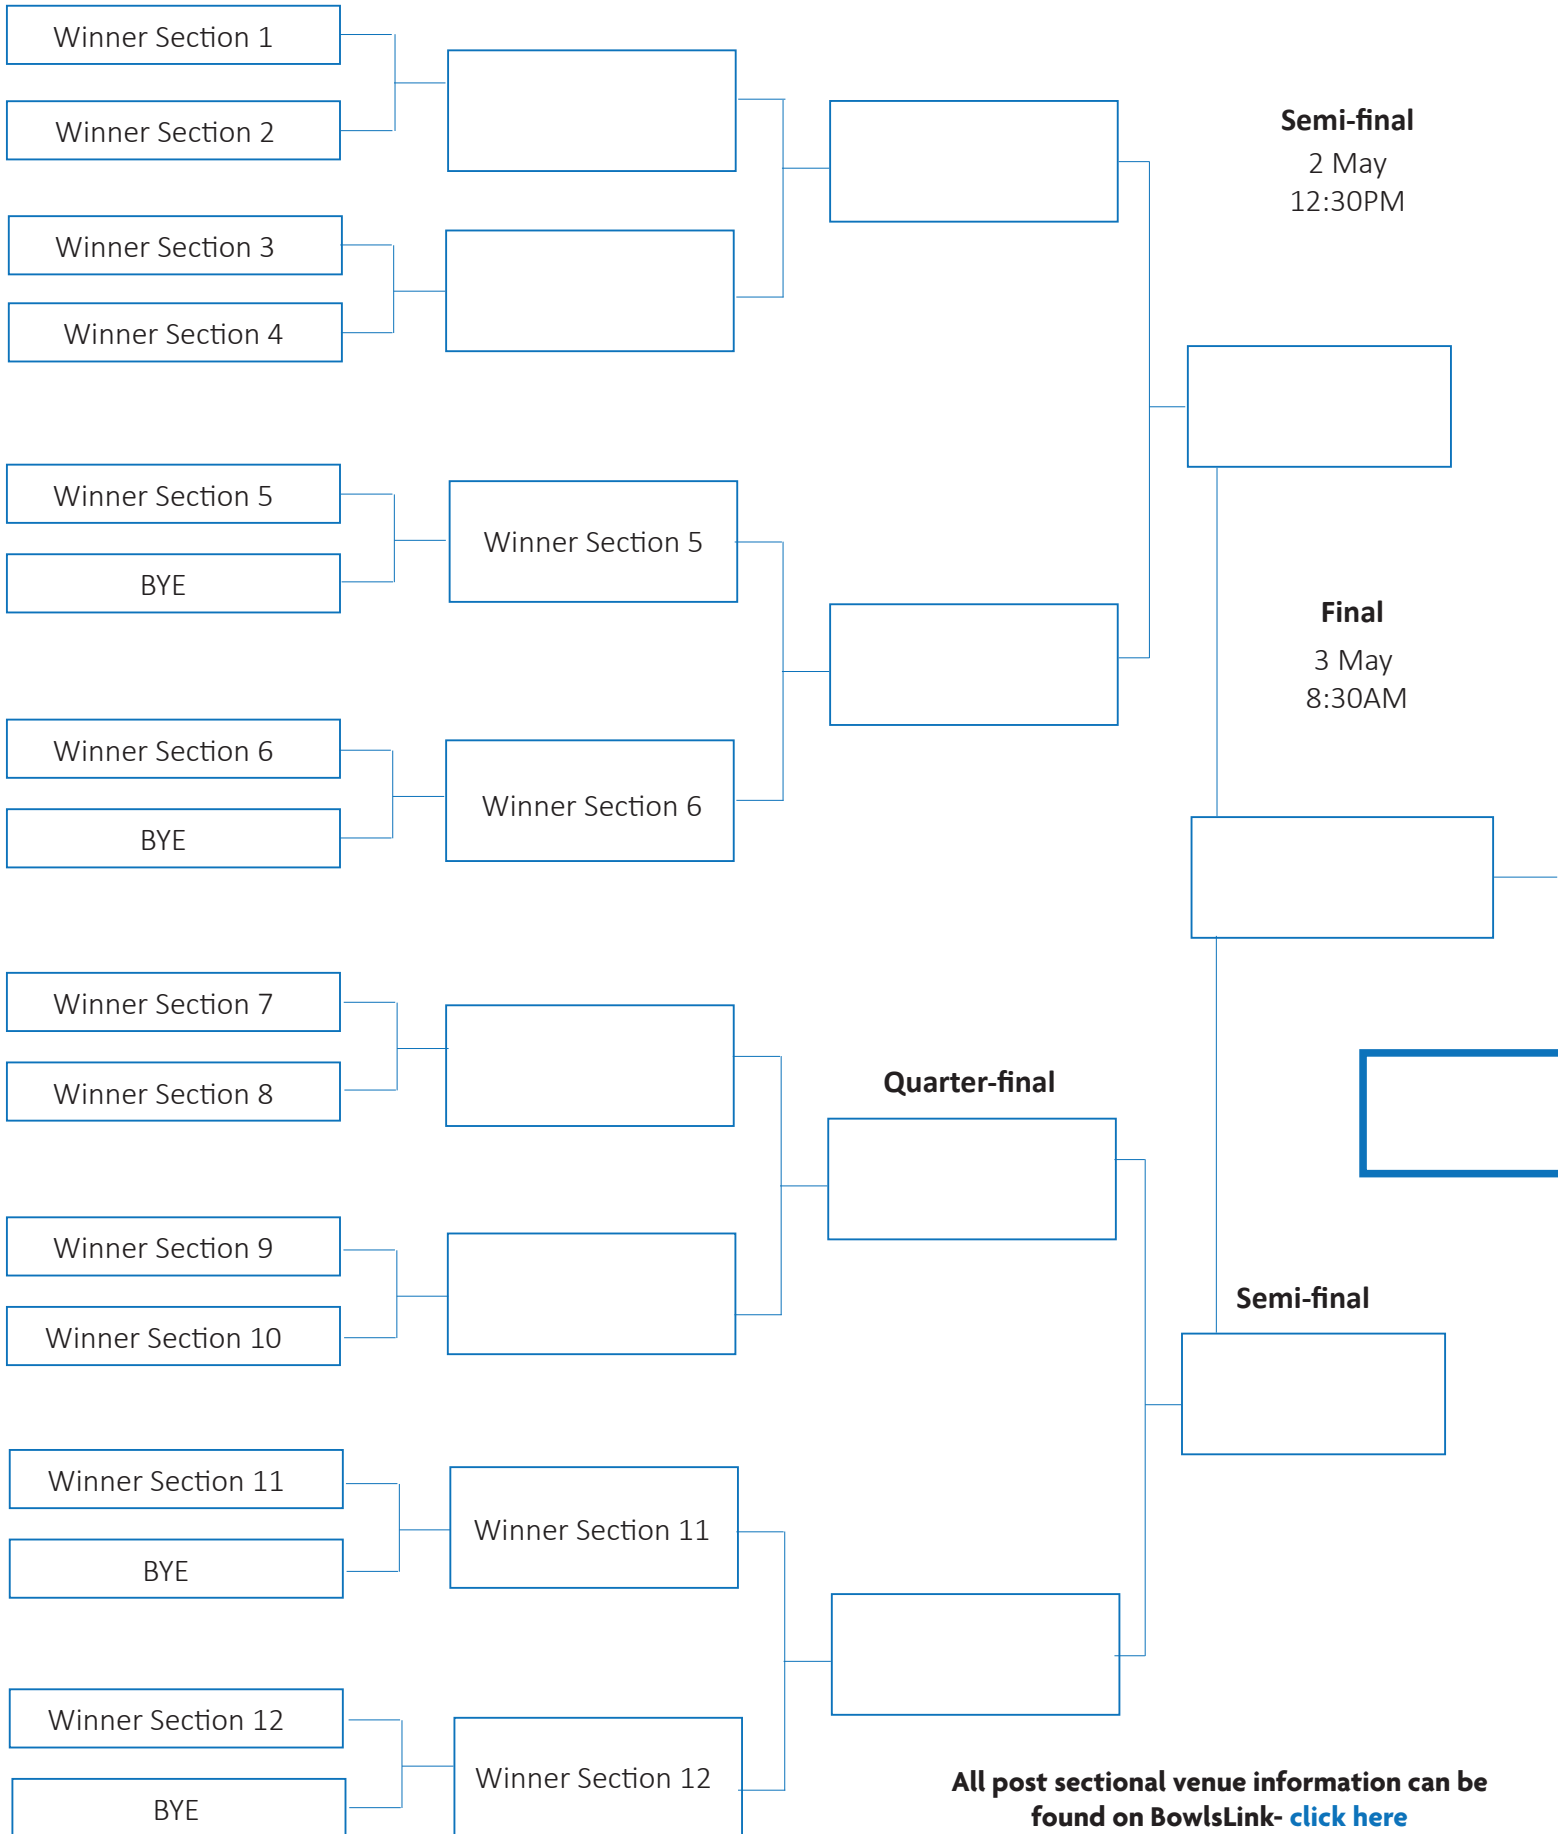

WOMEN'S POST SECTIONAL

Round of 32

1 May, 8:30AM

Round of 16

1 May, 12:30PM

Quarter-final

2 May, 8:30AM

Semi-final

2 May
12:30PM

Final

3 May
8:30AM

All post sectional venue information can be found on BowlsLink- [click here](#)