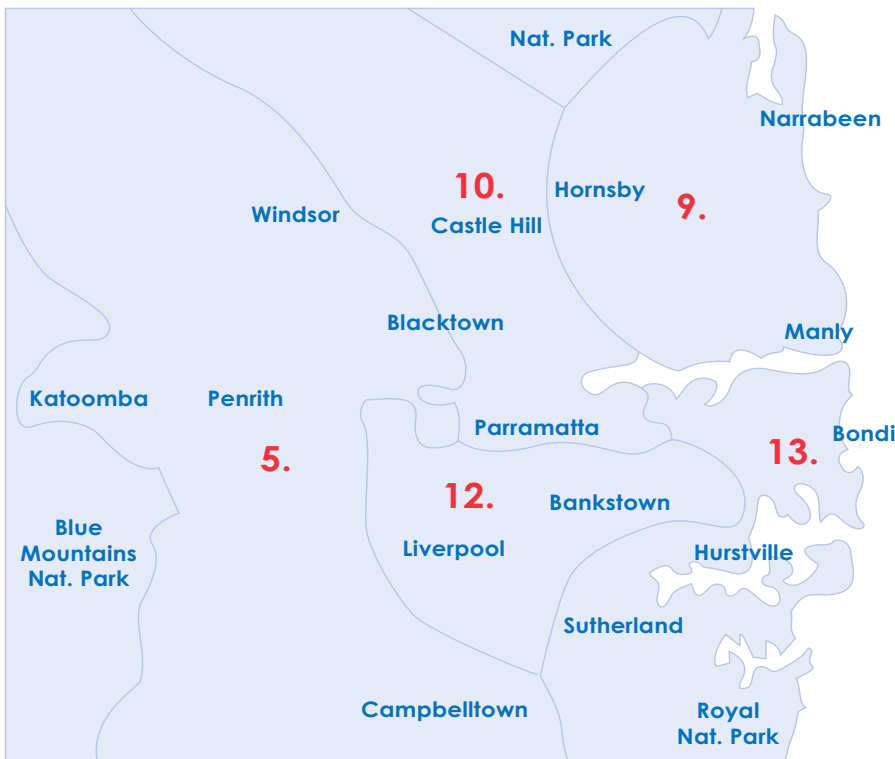

BOWLS
NEW SOUTH WALES

2020 Zone Map

- Zone 1:** Far North Coast
- Zone 2:** Newcastle
- Zone 3:** North Western NSW
- Zone 4:** Mid Western NSW
- Zone 5:** Greater Western Sydney
- Zone 6:** Hunter/Upper Hunter
- Zone 7:** South East NSW
- Zone 8:** South West NSW
- Zone 9:** Sydney Northern
- Zone 10:** Sydney North West
- Zone 11:** Manning – Great Lakes
- Zone 12:** Sydney South West
- Zone 13:** Sydney South & Central
- Zone 14:** Mid & Lower North Coast
- Zone 15:** Central Coast
- Zone 16:** Illawarra